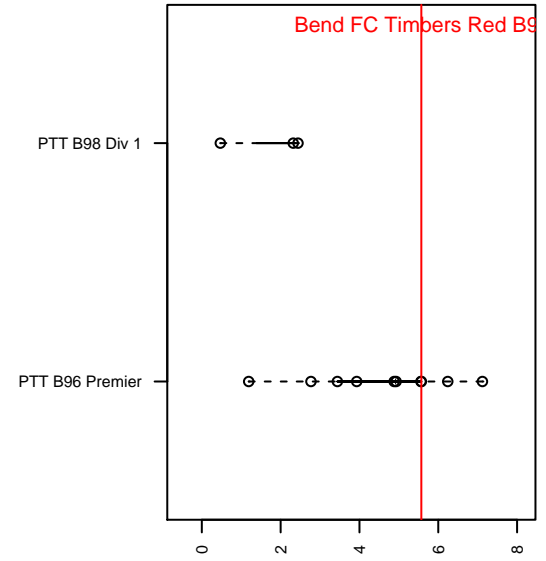

Bend FC Timbers Red B97

Bend FC
 Bend, OR
 B97 total strength=1806
 attack=31.56 defense=33.86
 fall league = PTT B96 Premier
 notes= was Oregon Rush Nike

alt names used:
 Bend FC Timbers
 Bend FC Timbers U18 Boys
 Bend FC Timbers – 97B RED

Venues played:
 2015 Clash At the Border Bronze/Copper HS
 2015 Eastside Timbers Showcase U18
 2015 Portland Winter Showcase U18
 2015 PTT B96 Premier
 2015 OYS State Cup B97

Bend FC Timbers Red B97
 Dots are actual minus expected GF (blue circles) and GA (red triangles).
 Blue line is smoothed change in attack strength. Red is smoothed change in defense strength.

**attack and defense variance (black dot)
relative to other teams
and top 10 in region**

**attack and defense rating
relative to others at age
and all opponents in last 13 months**

Performance relative to 13 month average